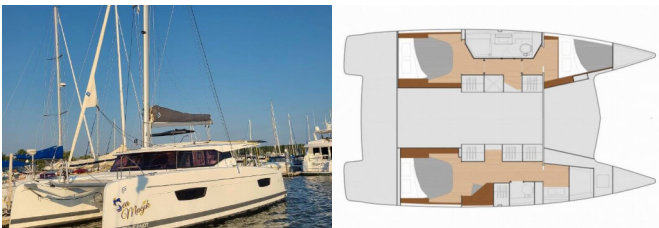

FONTAINE PAJOT ISLA 40

Sea Magik (2021)

Silver Sail Ltd • Kralja Zvonimira 14 • 21000 Split • Croatia

Phone: +385 99 2608 224

E-mail: info@silversail.hr

Web: www.silversail.hr

Yacht Base	St. Petersburg, Vinoy Marina, USA
Yacht ID	7370
Yacht Brands	Fountaine Pajot
Yacht Name	Sea Magik
Production Year	2021
Length	39 Ft
Cabins	3
Berths	6
Persons	6
WC/Shower	2

DECK: Bathing platform, Bimini top, Cockpit table, Cockpit/stern, outside shower, Electric anchor windlass, Grill/Barbecue/Plancha, Sprayhood

ENTERTAINMENT: Fusion radio, Indoor speakers, Outdoor speakers, Underwater lights