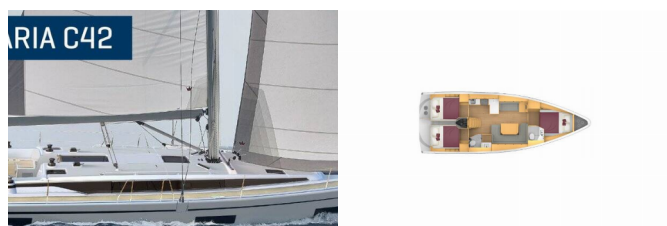

<b>Yacht Base</b>	Marina Di San Vincenzo Toscana, Italy
<b>Yacht ID</b>	7326
<b>Yacht Brands</b>	Bavaria
<b>Yacht Name</b>	Supereva
<b>Production Year</b>	2023
<b>Length</b>	41 Ft
<b>Cabins</b>	3
<b>Berths</b>	6 + 1
<b>Persons</b>	8
<b>WC/Shower</b>	2

**DECK:** Anchor with chain, Bilge pump - Mechanic, Bimini top, Cockpit table, Cockpit/stern, outside shower, Dinghy, Electric anchor windlass, Gangway, Mooring ropes , Outboard engine, Spare anchor (Reserve, Auxiliary anchor), Sprayhood