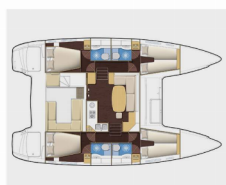

LAGOON 39

Catallou (2017)

Silver Sail Ltd • Kralja Zvonimira 14 • 21000 Split • Croatia

Phone: +385 99 2608 224

E-mail: info@silversail.hr

Web: www.silversail.hr

Yacht Base	Rhodos, Rhodes Marina, Greece
Yacht ID	730
Yacht Brands	Lagoon
Yacht Name	Catallou
Production Year	2017
Length	39 Ft
Cabins	4 + 2
Berths	8 + 2
Persons	10
WC/Shower	4

COMFORT: Blankets, Pillows, Towels

DECK: Bimini top, Electric anchor windlass, Outboard engine, Sprayhood

ENTERTAINMENT: Outdoor speakers, Radio CD player

GALLEY: Oven, Refrigerator, Sink

INTERIOR: Electric fans in cabins