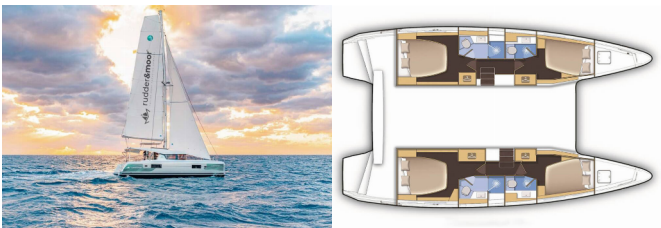

LAGOON 42

Meraki (2022)

Silver Sail Ltd • Kralja Zvonimira 14 • 21000 Split • Croatia

Phone: +385 99 2608 224

E-mail: info@silversail.hr

Web: www.silversail.hr

Yacht Base	Fethiye, Yacht Club Mai, Turkey
Yacht ID	7287
Yacht Brands	Lagoon
Yacht Name	Meraki
Production Year	2022
Length	42 Ft
Cabins	4 + 1
Berths	8 + 1
Persons	9
WC/Shower	5

DECK: Bimini top, Cockpit fridge, Dinghy, Outboard engine, Teak table

ENTERTAINMENT: FUSION sound system

GALLEY: Freezer

INTERIOR: Electric fans, Electric toilet

NAVIGATION: Autopilot, GPS chart plotter - cockpit, Wind/speed/depth instruments