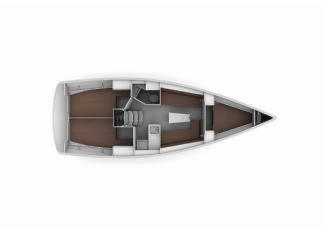

BAVARIA CRUISER 34

Lilith (2023)

Silver Sail Ltd • Kralja Zvonimira 14 • 21000 Split • Croatia

Phone: +385 99 2608 224

E-mail: info@silversail.hr

Web: www.silversail.hr

Yacht Base	ACI Marina Split, Croatia
Yacht ID	7274
Yacht Brands	Bavaria
Yacht Name	Lilith
Production Year	2023
Length	33 Ft
Cabins	3
Berths	6 + 1
Persons	7
WC/Shower	1

COMFORT: Bed linen, Blankets, Pillows, Towels

DECK: Anchor with chain, Anchor with rope , Bathing platform, Bilge pump - Mechanic, Bimini top, Black ball, Boat hook, Bosun's chair (Safe seat)(boatswain's chair), Cockpit/stern, outside shower, Deck brush, Dinghy, Dinghy (byboat) pump, Electric anchor windlass, Fenders, Fuel funnel, Gangway, Jerry cans for diesel, Main anchor, Main Deck Compass, Mooring ropes , Outboard engine, Plastic bucket, Sprayhood, Swimming ladder, Teak cockpit, Water hose, Winch handles