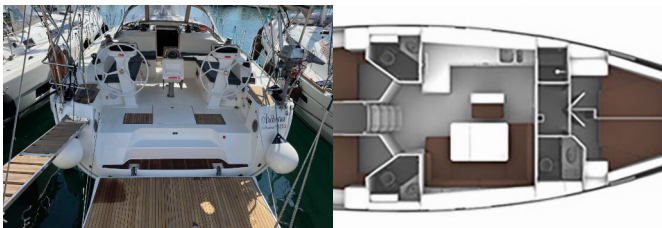

BAVARIA CRUISER 46

ECONOMY (2014)

Silver Sail Ltd • Kralja Zvonimira 14 • 21000 Split • Croatia

Phone: +385 99 2608 224

E-mail: info@silversail.hr

Web: www.silversail.hr

Yacht Base	Mykonos, Greece
Yacht ID	7059
Yacht Brands	Bavaria
Yacht Name	ECONOMY
Production Year	2014
Length	47 Ft
Cabins	4
Berths	8 + 1
Persons	9
WC/Shower	3

COMFORT: Cockpit cushions

DECK: Anchor, Bimini top, Cockpit/stern, outside shower, Deck brush, Dinghy, Electric anchor windlass, Fenders, Folding cockpit table, Plastic bucket, Sprayhood

ENTERTAINMENT: Fusion radio, Outdoor speakers, USB

GALLEY: Hot water, Kitchen utensils (Galley equipment, cutlery), Oven, Refrigerator, Stove

INTERIOR: Inside shower

NAVIGATION: Autopilot, Bow thruster, Compass, GPS, GPS chart plotter, Logge/Lot/Speed, Nautical charts, Navigation set, Wind instrument/Anemometer

SAFETY: Black Water Tank, Fire extinguisher , First aid kit , Flashlight, Safety equipment, Set of tools , VHF radio

YACHT ELECTRICS: Solar panels