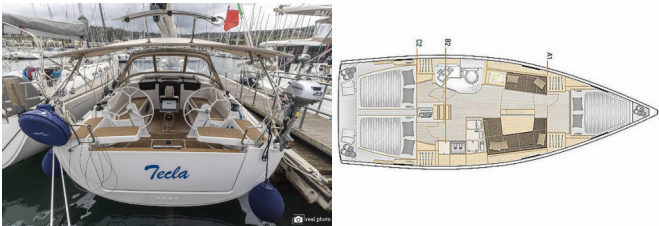

HANSE 388

Tecla (2023)

Silver Sail Ltd • Kralja Zvonimira 14 • 21000 Split • Croatia

Phone: +385 99 2608 224

E-mail: info@silversail.hr

Web: www.silversail.hr

Yacht Base	Castellammare, Marina Di Stabia, Italy
Yacht ID	7011
Yacht Brands	Hanse Yachts
Yacht Name	Tecla
Production Year	2023
Length	37 Ft
Cabins	3
Berths	6 + 1
WC/Shower	1

COMFORT: Cockpit cushions

DECK: Bathing platform, Bimini top, Cockpit/stern, outside shower, Sprayhood, Teak cockpit, Teak seats in cockpit, Tender

ENTERTAINMENT: Radio

GALLEY: Hot water, Refrigerator

INTERIOR: Electric toilet