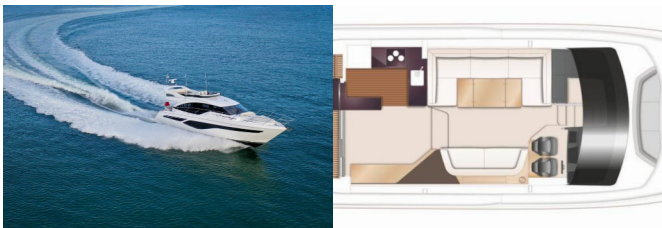

<b>Yacht Base</b>	Marina Lav - Podstrana, Croatia
<b>Yacht ID</b>	6999
<b>Yacht Brands</b>	Princess Yachts
<b>Yacht Name</b>	Mayfly
<b>Production Year</b>	2023
<b>Length</b>	58 Ft
<b>Cabins</b>	3 + 1
<b>Berths</b>	6 + 1
<b>WC/Shower</b>	2 + 1

**DECK:** Bimini top, Foredeck sunbathing area,  
Grill/Barbecue/Plancha, Set for steerman (helmsman's chair)

**ENTERTAINMENT:** Fusion radio, FUSION sound system, Indoor  
speakers, Outdoor speakers

**INTERIOR:** Convertible table in salon