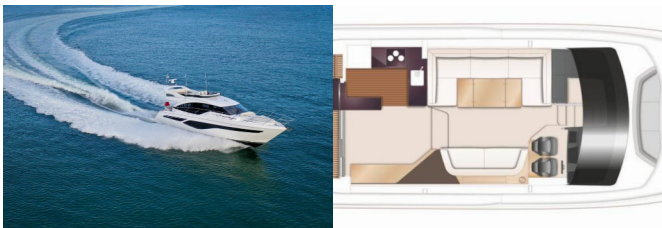

PRINCESS 55 F

Mayfly (2023)

Silver Sail Ltd • Kralja Zvonimira 14 • 21000 Split • Croatia

Phone: +385 99 2608 224

E-mail: info@silversail.hr

Web: www.silversail.hr

Yacht Base	Marina Lav - Podstrana, Croatia
Yacht ID	6999
Yacht Brands	Princess Yachts
Yacht Name	Mayfly
Production Year	2023
Length	58 Ft
Cabins	3 + 1
Berths	6 + 1
WC/Shower	2 + 1

DECK: Bimini top, Foredeck sunbathing area,
Grill/Barbecue/Plancha, Set for steerman (helmsman's chair)

ENTERTAINMENT: Fusion radio, FUSION sound system, Indoor speakers, Outdoor speakers

INTERIOR: Convertible table in salon