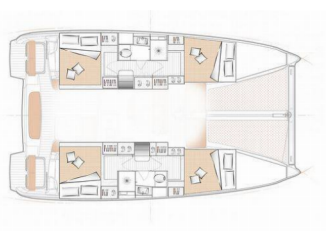

Silver Sail Ltd • Kralja Zvonimira 14 • 21000 Split • Croatia

Phone: +385 99 2608 224

E-mail: info@silversail.hr

Web: www.silversail.hr