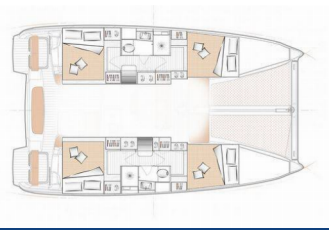

Silver Sail Ltd • Kralja Zvonimira 14 • 21000 Split • Croatia

Phone: +385 99 2608 224

E-mail: info@silversail.hr

Web: www.silversail.hr