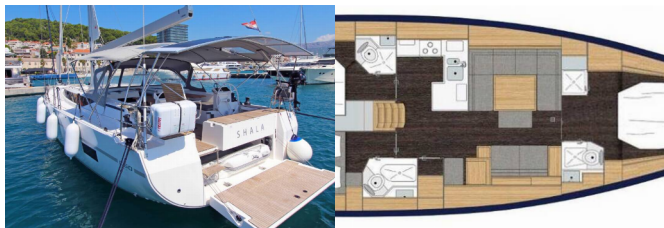

BAVARIA C50 STYLE

Shala (2023)

Silver Sail Ltd • Kralja Zvonimira 14 • 21000 Split • Croatia

Phone: +385 99 2608 224

E-mail: info@silversail.hr

Web: www.silversail.hr

Yacht Base	ACI Marina Split, Croatia
Yacht ID	6822
Yacht Brands	Bavaria
Yacht Name	Shala
Production Year	2023
Length	51 Ft
Cabins	3 + 1
Berths	6 + 1 + 1
Persons	10
WC/Shower	3 + 1

COMFORT: Bed linen, Blankets, Pillows, Towels

DECK: Anchor with chain, Anchor with rope , Bilge pump -
Mechanic, Bimini top, Black ball, Boat hook, Bosun's chair (Safe
seat)(boatswain's chair), Cockpit/stern, outside shower, Deck
brush, Dinghy, Dinghy (byboat) pump, Electric anchor windlass,
Fenders, Fuel funnel, Gangway, Jerry cans for diesel, Main
anchor, Main Deck Compass, Mooring ropes , Outboard engine,
Plastic bucket, Sprayhood, Swimming ladder, Teak cockpit,
Water hose, Winch handles