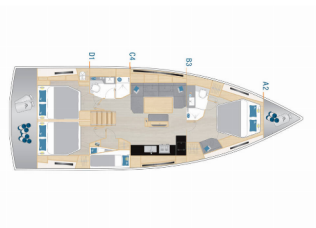

HANSE 460

Salacia - OW (2023)

Silver Sail Ltd • Kralja Zvonimira 14 • 21000 Split • Croatia

Phone: +385 99 2608 224

E-mail: info@silversail.hr

Web: www.silversail.hr

Yacht Base	Marina Mandalina, Sibenik, Croatia
Yacht ID	6777
Yacht Brands	Hanse Yachts
Yacht Name	Salacia - OW
Production Year	2023
Length	48 Ft
Cabins	4
Berths	8 + 1
Persons	9
WC/Shower	2

COMFORT: Bed linen, Cockpit cushions

DECK: Bathing platform, Bimini top, Cockpit table, Cockpit/stern, outside shower, Dinghy, Sprayhood, Teak cockpit

ENTERTAINMENT: Outdoor speakers, Radio CD player

GALLEY: Hot water, Kitchen utensils (Galley equipment, cutlery), Oven, Refrigerator, Stove