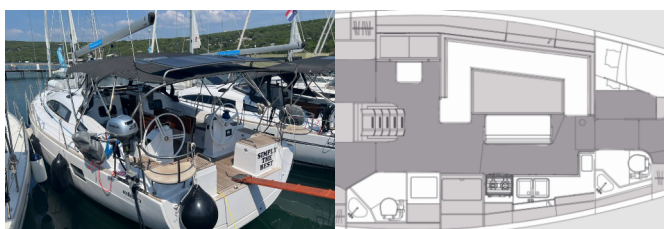

ELAN IMPRESSION 45.1

Simply The Best (2023)

Silver Sail Ltd • Kralja Zvonimira 14 • 21000 Split • Croatia

Phone: +385 99 2608 224

E-mail: info@silversail.hr

Web: www.silversail.hr

Yacht Base	Marina Punat, Krk, Croatia
Yacht ID	6763
Yacht Brands	Elan Marine
Yacht Name	Simply The Best
Production Year	2023
Length	44 Ft
Cabins	4
Berths	8 + 2
WC/Shower	2