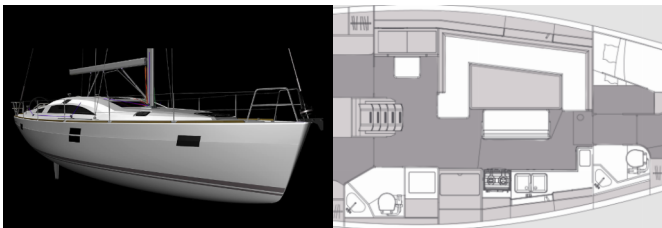

ELAN IMPRESSION 45.1

Simply The Best (2023)

Silver Sail Ltd • Kralja Zvonimira 14 • 21000 Split • Croatia

Phone: +385 99 2608 224

E-mail: info@silversail.hr

Web: www.silversail.hr

| | |
|------------------------|----------------------------|
| Yacht Base | Marina Punat, Krk, Croatia |
| Yacht ID | 6763 |
| Yacht Brands | Elan Marine |
| Yacht Name | Simply The Best |
| Production Year | 2023 |
| Length | 44 Ft |
| Cabins | 4 |
| Berths | 8 + 2 |
| WC/Shower | 2 |