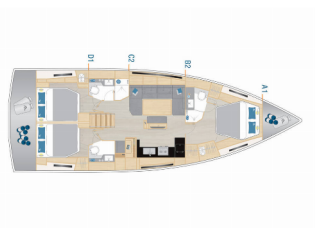

# HANSE 460

Whistler (2024)

Silver Sail Ltd • Kralja Zvonimira 14 • 21000 Split • Croatia

Phone: +385 99 2608 224

E-mail: info@silversail.hr

Web: www.silversail.hr

<b>Yacht Base</b>	Trogir, Yachtclub Seget (Marina Baotic), Croatia
<b>Yacht ID</b>	6698
<b>Yacht Brands</b>	Hanse Yachts
<b>Yacht Name</b>	Whistler
<b>Production Year</b>	2024
<b>Length</b>	48 Ft
<b>Cabins</b>	3
<b>Berths</b>	6 + 2
<b>Persons</b>	8
<b>WC/Shower</b>	3

**COMFORT:** Bed linen, Cockpit cushions

**DECK:** Bathing platform, Bimini top, Cockpit table, Cockpit/stern, outside shower, Dinghy, Sprayhood, Teak cockpit

**ENTERTAINMENT:** Outdoor speakers, Radio CD player