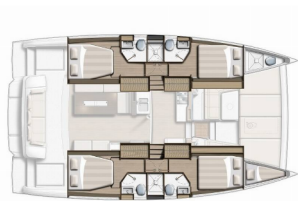

BALI 4.2

Aglaia (2023)

Silver Sail Ltd • Kralja Zvonimira 14 • 21000 Split • Croatia

Phone: +385 99 2608 224

E-mail: info@silversail.hr

Web: www.silversail.hr

Yacht Base	Dubrovnik, Komolac, ACI Marina Dubrovnik, Croatia
Yacht ID	6688
Yacht Brands	Catana
Yacht Name	Aglaia
Production Year	2023
Length	42 Ft
Cabins	4 + 1
Berths	8 + 2 + 1
Persons	10
WC/Shower	4 + 1