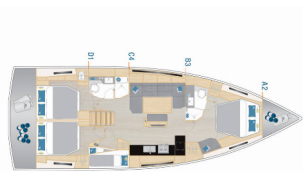

HANSE 460

Infinity - OW (2023)

Silver Sail Ltd • Kralja Zvonimira 14 • 21000 Split • Croatia

Phone: +385 99 2608 224

E-mail: info@silversail.hr

Web: www.silversail.hr

Yacht Base	Sukosan, D-Marin Dalmacija Marina, Croatia
Yacht ID	6685
Yacht Brands	Hanse Yachts
Yacht Name	Infinity - OW
Production Year	2023
Length	48 Ft
Cabins	4
Berths	8 + 2
Persons	10
WC/Shower	2

COMFORT: Bed linen, Cockpit cushions

DECK: Bathing platform, Bimini top, Cockpit table, Cockpit/stern, outside shower, Dinghy, Sprayhood, Teak cockpit

ENTERTAINMENT: Outdoor speakers, Radio CD player

GALLEY: Hot water, Kitchen utensils (Galley equipment, cutlery), Oven, Refrigerator, Stove