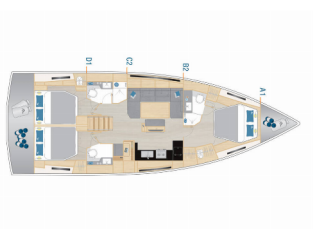

HANSE 460

Pisch (2024)

Silver Sail Ltd • Kralja Zvonimira 14 • 21000 Split • Croatia

Phone: +385 99 2608 224

E-mail: info@silversail.hr

Web: www.silversail.hr

Yacht Base	Marina Kastela, Croatia
Yacht ID	6684
Yacht Brands	Hanse Yachts
Yacht Name	Pisch
Production Year	2024
Length	48 Ft
Cabins	3
Berths	6 + 2
Persons	8
WC/Shower	3

COMFORT: Bed linen, Cockpit cushions

DECK: Bathing platform, Bimini top, Cockpit table, Cockpit/stern, outside shower, Dinghy, Electric anchor windlass, Sprayhood, Teak cockpit, Teak deck

ENTERTAINMENT: DVD player, Outdoor speakers, Radio CD player, TV