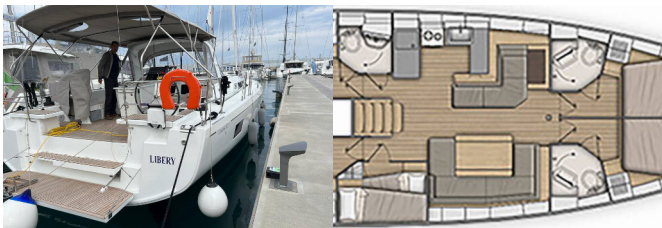

OCEANIS 51.1

PRESTIGE (2023)

Silver Sail Ltd • Kralja Zvonimira 14 • 21000 Split • Croatia

Phone: +385 99 2608 224

E-mail: info@silversail.hr

Web: www.silversail.hr

Yacht Base	Capo D'orlando Marina, Italy
Yacht ID	6632
Yacht Brands	Beneteau
Yacht Name	PRESTIGE
Production Year	2023
Length	52 Ft
Cabins	6
Berths	12
Persons	12
WC/Shower	4

COMFORT: Cockpit cushions

DECK: Anchor, Bimini top, Cockpit/stern, outside shower, Deck brush, Dinghy, Electric anchor windlass, Fenders, Folding cockpit table, Outboard engine, Plastic bucket, Sprayhood