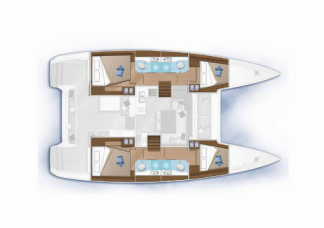

# LAGOON 40

Twice As Nice (2023)

Silver Sail Ltd • Kralja Zvonimira 14 • 21000 Split • Croatia

Phone: +385 99 2608 224

E-mail: info@silversail.hr

Web: www.silversail.hr

<b>Yacht Base</b>	Marina Kastela, Croatia
<b>Yacht ID</b>	6561
<b>Yacht Brands</b>	Lagoon
<b>Yacht Name</b>	Twice As Nice
<b>Production Year</b>	2023
<b>Length</b>	39 Ft
<b>Cabins</b>	4 + 2
<b>Berths</b>	8 + 2 + 2
<b>WC/Shower</b>	4

**COMFORT:** Bed linen, Blankets, Cockpit cushions, Pillows, Towels

**DECK:** Anchor with chain, Cockpit table, Cockpit/stern, outside shower, Deck lights, Dinghy, Electric anchor windlass, Fenders, Gangway, Mooring ropes, Outboard engine

**ENTERTAINMENT:** Fusion radio, Indoor speakers, Outdoor speakers

**GALLEY:** Kitchen utensils (Galley equipment, cutlery), NESPRESSO coffee machine, Refrigerator

**INTERIOR:** Convertible table in salon