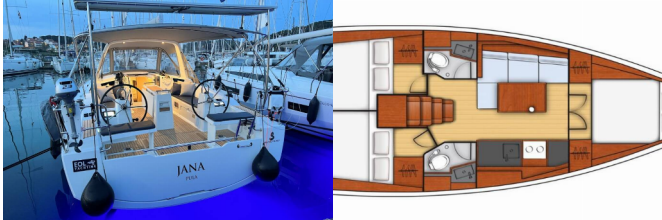

OCEANIS 38.1

Jana (2023)

Silver Sail Ltd • Kralja Zvonimira 14 • 21000 Split • Croatia

Phone: +385 99 2608 224

E-mail: info@silversail.hr

Web: www.silversail.hr

Yacht Base	Marina Tehnomont Veruda, Pula, Croatia
Yacht ID	6553
Yacht Brands	Beneteau
Yacht Name	Jana
Production Year	2023
Length	38 Ft
Cabins	3
Berths	6 + 2
WC/Shower	2

ADDITIONAL: Flag

COMFORT: Bed linen, Blankets, Cockpit cushions, Pillows

DECK: Bathing platform, Bilge pump - Mechanic, Bimini top, Boat hook, Bosun's chair (Safe seat)(boatswain's chair), Cockpit table, Cockpit/stern, outside shower, Deck brush, Dinghy, Dinghy (byboat) pump, Electric anchor windlass, Fenders, Gangway, Impeller, V-belt, oilfilter, Jerry cans for diesel, Main anchor, Mooring ropes , Plastic bucket, Round/globular fender, Sea/Storm drogue anchor, Side door for boarding, Spare anchor (Reserve, Auxiliary anchor), Sponge, Sprayhood, Spring line, Swimming ladder, Teak cockpit, Water hose, Winch handles

INTERIOR: Barometer, Clock, Clothes hangers, Inside shower, Oak interior, Upholstery, Yacht documents, Yacht keys

NAVIGATION: Autopilot, Binoculars, Bow thruster, Echosounder/Depthsounder, GPS chart plotter - cockpit, Hand bearing compass, Harbour guides, LED Navigation lights, Logge/Lot/Speed/Wind, Navigation (Nautical) charts and nautical guide , Navigation set, Radar reflector, Spyglass with bearing compass, Tridata, Wind instrument/Anemometer