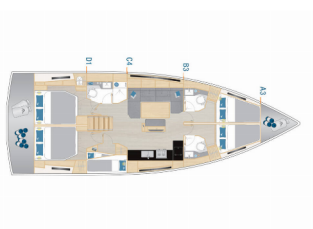

HANSE 460

Aventura (2022)

Silver Sail Ltd • Kralja Zvonimira 14 • 21000 Split • Croatia

Phone: +385 99 2608 224

E-mail: info@silversail.hr

Web: www.silversail.hr

Yacht Base	Dubrovnik, Komolac, ACI Marina Dubrovnik, Croatia
Yacht ID	6507
Yacht Brands	Hanse Yachts
Yacht Name	Aventura
Production Year	2022
Length	48 Ft
Cabins	5
Berths	10 + 2
Persons	12
WC/Shower	3

COMFORT: Bed linen, Cockpit cushions

DECK: Bathing platform, Bimini top, Cockpit table, Cockpit/stern, outside shower, Dinghy, Electric anchor windlass, Sprayhood, Teak cockpit

ENTERTAINMENT: Outdoor speakers, Radio CD player