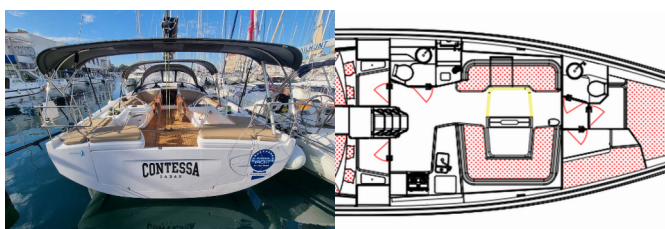

ELAN E6

Contessa (2022)

Silver Sail Ltd • Kralja Zvonimira 14 • 21000 Split • Croatia

Phone: +385 99 2608 224

E-mail: info@silversail.hr

Web: www.silversail.hr

Yacht Base	Marina Zadar (ex. Tankerkomerc), Croatia
Yacht ID	6497
Yacht Brands	Elan Marine
Yacht Name	Contessa
Production Year	2022
Length	50 Ft
Cabins	4
Berths	8 + 2
WC/Shower	2