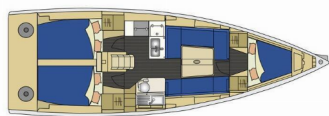

Silver Sail Ltd • Kralja Zvonimira 14 • 21000 Split • Croatia

Phone: +385 99 2608 224

E-mail: info@silversail.hr

Web: www.silversail.hr