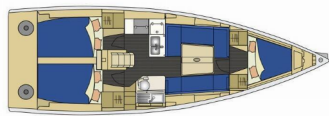

ELAN 350 PERFORMANCE

Euphoria (2012)

Silver Sail Ltd • Kralja Zvonimira 14 • 21000 Split • Croatia

Phone: +385 99 2608 224

E-mail: info@silversail.hr

Web: www.silversail.hr

Yacht Base	Marina Puntat, Krk, Croatia
Yacht ID	6456
Yacht Brands	Elan Marine
Yacht Name	Euphoria
Production Year	2012
Length	35 Ft
Cabins	3
Berths	6 + 2
Persons	8
WC/Shower	1