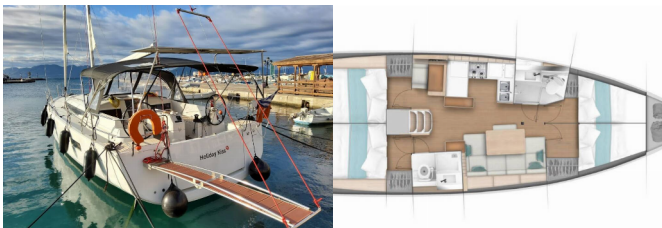

SUN ODYSSEY 440

CLASS (2020)

Silver Sail Ltd • Kralja Zvonimira 14 • 21000 Split • Croatia

Phone: +385 99 2608 224

E-mail: info@silversail.hr

Web: www.silversail.hr

Yacht Base	Rhodes New Marina, Greece
Yacht ID	6437
Yacht Brands	Jeanneau
Yacht Name	CLASS
Production Year	2020
Length	43 Ft
Cabins	4
Berths	8 + 2
WC/Shower	2

COMFORT: Cockpit cushions

DECK: Anchor, Bimini top, Cockpit/stern, outside shower, Deck brush, Dinghy, Electric anchor windlass, Fenders, Folding cockpit table, Plastic bucket, Sprayhood

ENTERTAINMENT: Fusion radio, Outdoor speakers, USB