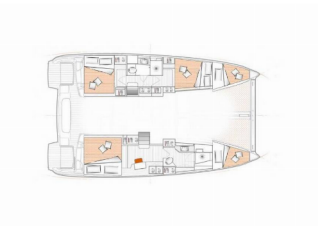

# EXCESS 11

Octavia (2022)

Silver Sail Ltd • Kralja Zvonimira 14 • 21000 Split • Croatia

Phone: +385 99 2608 224

E-mail: info@silversail.hr

Web: www.silversail.hr

<b>Yacht Base</b>	Vodice, Croatia
<b>Yacht ID</b>	6408
<b>Yacht Brands</b>	Excess
<b>Yacht Name</b>	Octavia
<b>Production Year</b>	2022
<b>Length</b>	37 Ft
<b>Cabins</b>	3 + 2
<b>Berths</b>	6 + 2 + 2
<b>Persons</b>	8
<b>WC/Shower</b>	2

**COMFORT:** Cockpit cushions

**DECK:** Anchor line, Anchor swivel, Bimini top, Black ball, Black conus, Boat hook, Bosun's chair (Safe seat)(boatswain's chair), Canister for water, Cockpit table, Cockpit/stern, outside shower, Davit, Dinghy, Dinghy (byboat) pump, Electric anchor windlass, Fenders, Gangway, Hawser, Impeller, V-belt, oilfilter, Jerry cans for diesel, Main anchor, Mooring ropes , Plastic bucket, Repair box for dinghy, Round/globular fender, Spare anchor (Reserve, Auxiliary anchor), Spotlight / Headlights, Sprayhood, Spring line, Teak cockpit, Water hose