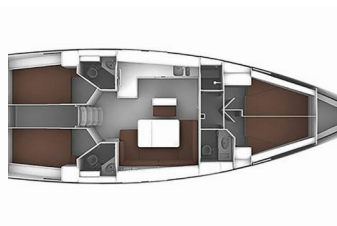

BAVARIA CRUISER 46

ECONOMY (2015)

Silver Sail Ltd • Kralja Zvonimira 14 • 21000 Split • Croatia

Phone: +385 99 2608 224

E-mail: info@silversail.hr

Web: www.silversail.hr

Yacht Base	Kos, Kos Marina, Greece
Yacht ID	6338
Yacht Brands	Bavaria
Yacht Name	ECONOMY
Production Year	2015
Length	47 Ft
Cabins	4
Berths	8 + 1
Persons	9
WC/Shower	3

COMFORT: Cockpit cushions

DECK: Anchor, Bimini top, Cockpit/stern, outside shower, Deck brush, Dinghy, Electric anchor windlass, Fenders, Folding cockpit table, Plastic bucket, Sprayhood

ENTERTAINMENT: Fusion radio, Outdoor speakers, USB