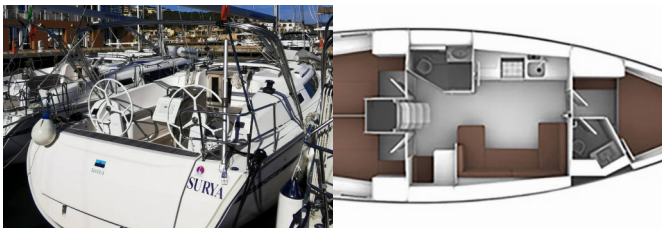

BAVARIA CRUISER 41

CLASS (2019)

Silver Sail Ltd • Kralja Zvonimira 14 • 21000 Split • Croatia

Phone: +385 99 2608 224

E-mail: info@silversail.hr

Web: www.silversail.hr

Yacht Base	Portisco, Italy
Yacht ID	6228
Yacht Brands	Bavaria
Yacht Name	CLASS
Production Year	2019
Length	41 Ft
Cabins	3
Berths	6 + 1
Persons	7
WC/Shower	2

COMFORT: Cockpit cushions

DECK: Anchor, Bathing platform, Bimini top, Cockpit/stern, outside shower, Deck brush, Dinghy, Electric anchor windlass, Fenders, Folding cockpit table, Plastic bucket, Sprayhood