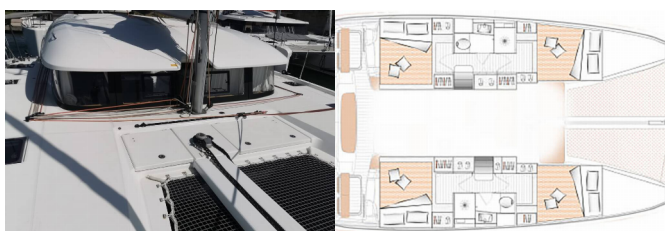

# EXCESS 11

PRESTIGE (2021)

Silver Sail Ltd • Kralja Zvonimira 14 • 21000 Split • Croatia

Phone: +385 99 2608 224

E-mail: info@silversail.hr

Web: www.silversail.hr

<b>Yacht Base</b>	St. Martin, Marina Port De Plaisance, Caribbean
<b>Yacht ID</b>	6170
<b>Yacht Brands</b>	Excess
<b>Yacht Name</b>	PRESTIGE
<b>Production Year</b>	2021
<b>Length</b>	37 Ft
<b>Cabins</b>	4 + 2
<b>Berths</b>	8 + 2
<b>Persons</b>	10
<b>WC/Shower</b>	2

**COMFORT:** Cockpit cushions

**DECK:** Anchor, Bathing platform, Bimini top, Cockpit/stern, outside shower, Deck brush, Dinghy, Electric anchor windlass, Fenders, Outboard engine, Plastic bucket, Sprayhood