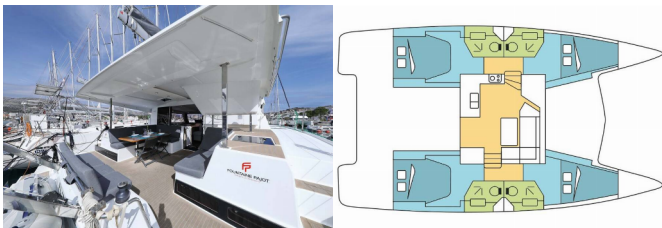

FONTAINE PAJOT ISLA 40

Chilli (2022)

Silver Sail Ltd • Kralja Zvonimira 14 • 21000 Split • Croatia

Phone: +385 99 2608 224

E-mail: info@silversail.hr

Web: www.silversail.hr

Yacht Base	Trogir, Marina Trogir (ex.SCT), Croatia
Yacht ID	6089
Yacht Brands	Fountaine Pajot
Yacht Name	Chilli
Production Year	2022
Length	39 Ft
Cabins	4
Berths	8 + 1
Persons	9
WC/Shower	4

COMFORT: Cockpit cushions, Sundeck cushions

DECK: Anchor line, Anchor swivel, Bimini top, Black ball, Black conus, Boat hook, Bosun's chair (Safe seat)(boatswain's chair), Canister for water, Cockpit full tent, Cockpit table, Cockpit/stern, outside shower, Davit, Dinghy, Dinghy (byboat) pump, Electric anchor windlass, Fenders, Gangway, Grill/Barbecue/Plancha, Hawser, Impeller, V-belt, oilfilter, Jerry cans for diesel, Main anchor, Mooring ropes , Plastic bucket, Repair box for dinghy, Round/globular fender, Spare anchor (Reserve, Auxiliary anchor), Spotlight / Headlights, Sprayhood, Spring line, Teak cockpit, Water hose