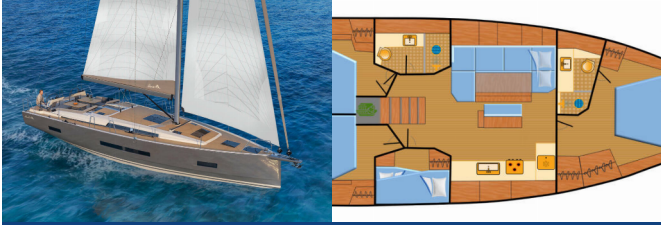

HANSE 460

Freebe (2022)

Silver Sail Ltd • Kralja Zvonimira 14 • 21000 Split • Croatia

Phone: +385 99 2608 224

E-mail: info@silversail.hr

Web: www.silversail.hr

Yacht Base	Marina Tehnomont Veruda, Pula, Croatia
Yacht ID	6052
Yacht Brands	Hanse Yachts
Yacht Name	Freebe
Production Year	2022
Length	48 Ft
Cabins	4
Berths	8 + 2
Persons	10
WC/Shower	2

COMFORT: Cockpit cushions

DECK: Anchor light, Anchor with chain, Bathing platform, Bimini top, Cockpit fridge, Cockpit table, Cockpit/stern, outside shower, Electric anchor windlass, Grill/Barbecue/Plancha, Remote control for anchor winch with chain counter at helm, Removable cockpit bench, Set for steerman (helmsman's chair), Spare anchor (Reserve, Auxiliary anchor), Swimming ladder, Teak cockpit