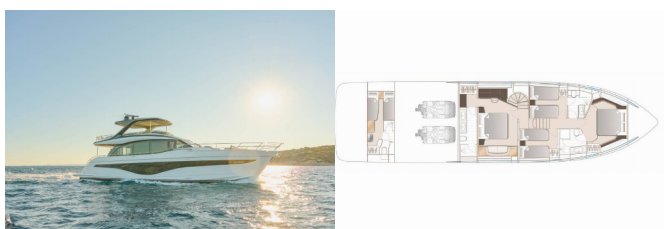

PRINCESS Y72

Elizabeth (2022)

Silver Sail Ltd • Kralja Zvonimira 14 • 21000 Split • Croatia

Phone: +385 99 2608 224

E-mail: info@silversail.hr

Web: www.silversail.hr

Yacht Base	Marina Lav - Podstrana, Croatia
Yacht ID	6038
Yacht Brands	Princess Yachts
Yacht Name	Elizabeth
Production Year	2022
Length	75 Ft
Cabins	4
Berths	8
WC/Shower	3

COMFORT: Bed linen, Cockpit cushions, Comfort seats, Mosquito nets, Towels

DECK: Bar, Electric anchor windlass, Foredeck sunbathing area, Hard Top Bimini, Hydraulic gangway, Hydraulic lifting swimming platform, LED outdoor ambiance lights, Teak cockpit, Teak deck, Teak on flybridge, Teak table, Tender