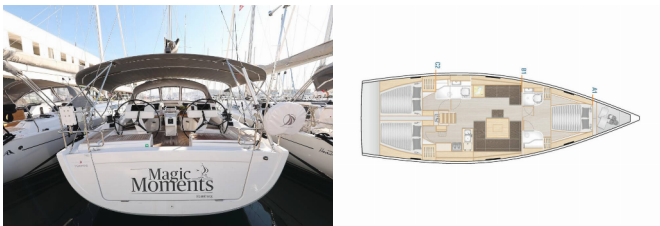

HANSE 458

Magic Moments (2022)

Silver Sail Ltd • Kralja Zvonimira 14 • 21000 Split • Croatia

Phone: +385 99 2608 224

E-mail: info@silversail.hr

Web: www.silversail.hr

Yacht Base	Trogir, Yachtclub Seget (Marina Baotic), Croatia
Yacht ID	5979
Yacht Brands	Hanse Yachts
Yacht Name	Magic Moments
Production Year	2022
Length	46 Ft
Cabins	3
Berths	6 + 2
Persons	8
WC/Shower	2

COMFORT: Bed linen

DECK: Bathing platform, Bimini top, Cockpit fridge, Cockpit table, Cockpit/stern, outside shower, Dinghy, Grill/Barbecue/Plancha, Sprayhood, Teak cockpit

ENTERTAINMENT: FUSION sound system, Outdoor speakers, Radio CD player