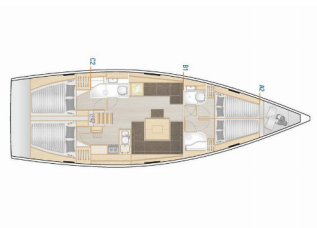

HANSE 458

Kind Of Magic (2022)

Silver Sail Ltd • Kralja Zvonimira 14 • 21000 Split • Croatia

Phone: +385 99 2608 224

E-mail: info@silversail.hr

Web: www.silversail.hr

Yacht Base	Trogir, Yachtclub Seget (Marina Baotić), Croatia
Yacht ID	5978
Yacht Brands	Hanse Yachts
Yacht Name	Kind Of Magic
Production Year	2022
Length	46 Ft
Cabins	4
Berths	8 + 2
Persons	10
WC/Shower	2

COMFORT: Bed linen

DECK: Bathing platform, Bimini top, Cockpit table, Cockpit/stern, outside shower, Dinghy, Electric anchor windlass, Sprayhood, Teak cockpit

ENTERTAINMENT: Outdoor speakers, Radio CD player