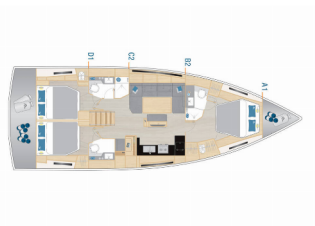

HANSE 460

Chrisphi (2022)

Silver Sail Ltd • Kralja Zvonimira 14 • 21000 Split • Croatia

Phone: +385 99 2608 224

E-mail: info@silversail.hr

Web: www.silversail.hr

Yacht Base	Trogir, Yachtclub Seget (Marina Baotic), Croatia
Yacht ID	5977
Yacht Brands	Hanse Yachts
Yacht Name	Chrisphi
Production Year	2022
Length	48 Ft
Cabins	3
Berths	6 + 2
Persons	8
WC/Shower	3

COMFORT: Bed linen, Cockpit cushions

DECK: Bathing platform, Bimini top, Cockpit table, Cockpit/stern, outside shower, Dinghy, Electric anchor windlass, Sprayhood, Teak cockpit, Teak deck

ENTERTAINMENT: LCD TV, Outdoor speakers, Radio CD player