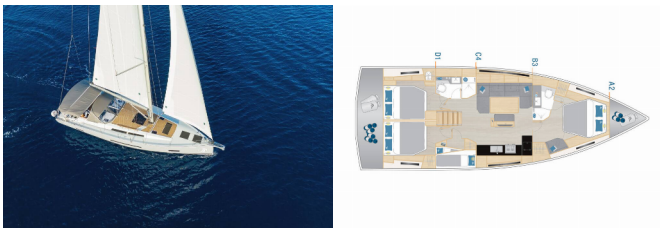

# HANSE 460

Dioscuri - OW (2022)

Silver Sail Ltd • Kralja Zvonimira 14 • 21000 Split • Croatia

Phone: +385 99 2608 224

E-mail: info@silversail.hr

Web: www.silversail.hr

<b>Yacht Base</b>	Marina Kastela, Croatia
<b>Yacht ID</b>	5969
<b>Yacht Brands</b>	Hanse Yachts
<b>Yacht Name</b>	Dioscuri - OW
<b>Production Year</b>	2022
<b>Length</b>	48 Ft
<b>Cabins</b>	4
<b>Berths</b>	8 + 2
<b>Persons</b>	10
<b>WC/Shower</b>	2

**COMFORT:** Bed linen, Cockpit cushions

**DECK:** Bathing platform, Bimini top, Cockpit fridge, Cockpit table, Cockpit/stern, outside shower, Davit, Dinghy, Electric anchor windlass, Sprayhood, Teak cockpit