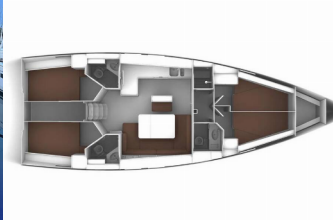

BAVARIA CRUISER 46

Panda IV (2022)

Silver Sail Ltd • Kralja Zvonimira 14 • 21000 Split • Croatia

Phone: +385 99 2608 224

E-mail: info@silversail.hr

Web: www.silversail.hr

Yacht Base	Marina Tehnomont Veruda, Pula, Croatia
Yacht ID	5879
Yacht Brands	Bavaria
Yacht Name	Panda IV
Production Year	2022
Length	47 Ft
Cabins	4
Berths	8 + 1
Persons	10
WC/Shower	3

ADDITIONAL: Flag

COMFORT: Bed linen, Blankets, Cockpit cushions, Pillows

DECK: Bathing platform, Bilge pump - Mechanic, Bimini top, Boat hook, Bosun's chair (Safe seat)(boatswain's chair), Cockpit table with light, Cockpit/stern, outside shower, Deck brush, Dinghy, Dinghy (byboat) pump, Electric anchor windlass, Fenders, Gangway, Impeller, V-belt, oilfilter, Jerry cans for diesel, Main anchor, Mooring ropes , Plastic bucket, Round/globular fender, Sea/Storm drogue anchor, Side door for boarding, Spare anchor (Reserve, Auxiliary anchor), Sponge, Sprayhood, Spring line, Swimming ladder, Teak cockpit, Water hose, Winch handles