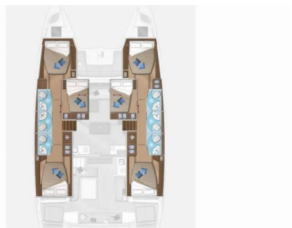

# LAGOON 50

Shadow (2021)

Silver Sail Ltd • Kralja Zvonimira 14 • 21000 Split • Croatia

Phone: +385 99 2608 224

E-mail: info@silversail.hr

Web: www.silversail.hr

|                        |  |
|------------------------|--|
| <b>Yacht Base</b>      | Sukosan, D-Marin Dalmacija Marina, Croatia |
| <b>Yacht ID</b>        | 5839                                       |
| <b>Yacht Brands</b>    | Lagoon                                     |
| <b>Yacht Name</b>      | Shadow                                     |
| <b>Production Year</b> | 2021                                       |
| <b>Length</b>          | 48 Ft                                      |
| <b>Cabins</b>          | 6 + 1                                      |
| <b>Berths</b>          | 12 + 1 + 1                                 |
| <b>WC/Shower</b>       | 6  |

**COMFORT:** Cockpit cushions, Towels

**DECK:** Bathing platform, Bimini top, Cockpit fridge, Dinghy with outboard engine, Flybridge, Flybridge camera, Swimming ladder, Teak cockpit

**ENTERTAINMENT:** Fusion radio, Outdoor speakers, TV, Wi-Fi Internet