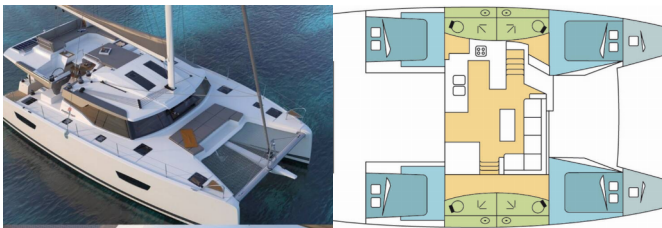

FOUNTAIN PAJOT ELBA 45

Night Breeze (2021)

Silver Sail Ltd • Kralja Zvonimira 14 • 21000 Split • Croatia

Phone: +385 99 2608 224

E-mail: info@silversail.hr

Web: www.silversail.hr

Yacht Base	Kos, Kos Marina, Greece
Yacht ID	5816
Yacht Brands	Fountain Pajot
Yacht Name	Night Breeze
Production Year	2021
Length	44 Ft
Cabins	4 + 2
Berths	8 + 2
WC/Shower	4

COMFORT: Cockpit cushions

DECK: Dinghy, Hydraulic gangway, Outboard engine

ENTERTAINMENT: Underwater lights

INTERIOR: Electric toilet

NAVIGATION: Binoculars, GPS chart plotter - cockpit

SAFETY: Emergency tiller, EPIRB-Distress radio beacons, Fire extinguisher , First aid kit , Floating light