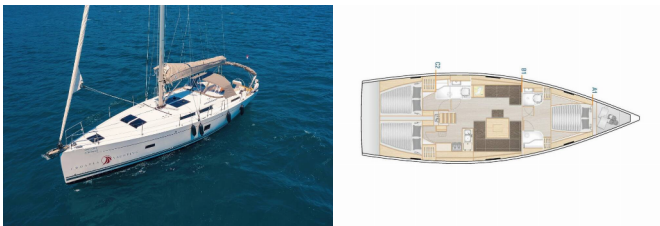

HANSE 458

One Life (2021)

Silver Sail Ltd • Kralja Zvonimira 14 • 21000 Split • Croatia

Phone: +385 99 2608 224

E-mail: info@silversail.hr

Web: www.silversail.hr

Yacht Base	Trogir, Yachtclub Seget (Marina Baotic), Croatia
Yacht ID	5712
Yacht Brands	Hanse Yachts
Yacht Name	One Life
Production Year	2021
Length	46 Ft
Cabins	3
Berths	6 + 2
Persons	8
WC/Shower	2

COMFORT: Bed linen, Cockpit cushions

DECK: Bathing platform, Bimini top, Cockpit fridge, Cockpit grill, Cockpit table, Cockpit/stern, outside shower, Dinghy, Sprayhood, Teak cockpit

ENTERTAINMENT: Outdoor speakers, Radio CD player, TV