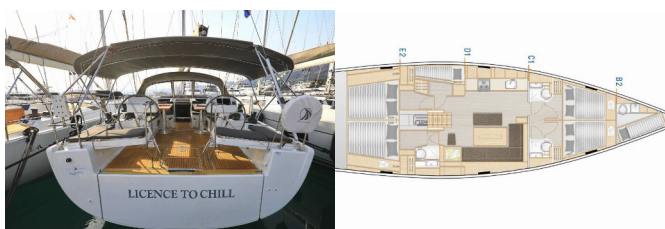

# HANSE 508

Licence To Chill (2021)

Silver Sail Ltd • Kralja Zvonimira 14 • 21000 Split • Croatia

Phone: +385 99 2608 224

E-mail: info@silversail.hr

Web: www.silversail.hr

<b>Yacht Base</b>	Marina Kastela, Croatia
<b>Yacht ID</b>	5665
<b>Yacht Brands</b>	Hanse Yachts
<b>Yacht Name</b>	Licence To Chill
<b>Production Year</b>	2021
<b>Length</b>	51 Ft
<b>Cabins</b>	5 + 1
<b>Berths</b>	10 + 2 + 1
<b>Persons</b>	12
<b>WC/Shower</b>	3 + 1

**COMFORT:** Bed linen, Cockpit cushions

**DECK:** Bathing platform, Bimini top, Cockpit table, Cockpit/stern, outside shower, Dinghy, Electric anchor windlass, Sprayhood, Teak cockpit

**ENTERTAINMENT:** Outdoor speakers, Radio CD player, TV