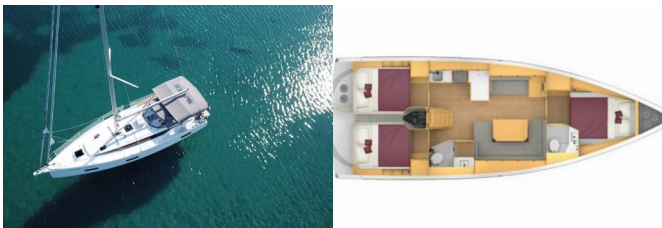

<b>Yacht Base</b>	Marina Vrsar, Croatia
<b>Yacht ID</b>	5588
<b>Yacht Brands</b>	Bavaria
<b>Yacht Name</b>	Seawave
<b>Production Year</b>	2021
<b>Length</b>	41 Ft
<b>Cabins</b>	3
<b>Berths</b>	6
<b>WC/Shower</b>	2

**COMFORT:** Cockpit cushions

**DECK:** Anchor Delta, Bathing platform, Bilge pump - Mechanic, Bimini top, Boat hook, Bosun's chair (Safe seat)(boatswain's chair), Dinghy, Electric anchor windlass, Fenders, Mooring ropes , Outboard engine, Set for steerman (helmsman's chair), Sprayhood