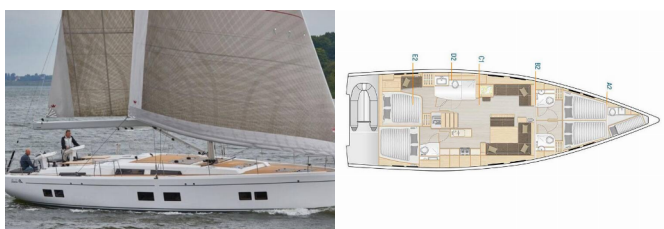

HANSE 548

Lady Ardea (2020)

Silver Sail Ltd • Kralja Zvonimira 14 • 21000 Split • Croatia

Phone: +385 99 2608 224

E-mail: info@silversail.hr

Web: www.silversail.hr

Yacht Base	Sukosan, D-Marin Dalmacija Marina, Croatia
Yacht ID	5555
Yacht Brands	Hanse Yachts
Yacht Name	Lady Ardea
Production Year	2020
Length	53 Ft
Cabins	4 + 1
Berths	8 + 2 + 1
Persons	12
WC/Shower	4 + 1

COMFORT: Bed linen, Blankets, Cockpit cushions, Pillows

DECK: Anchor with chain, Bathing platform, Bilge pump - Mechanic, Bimini top, Bosun's chair (Safe seat)(boatswain's chair), Cockpit table, Cockpit/stern, outside shower, Dinghy, Electric anchor windlass, Fenders, Gangway, Lowerable cockpit table, Spare anchor (Reserve, Auxiliary anchor), Sprayhood, Swimming ladder, Teak cockpit