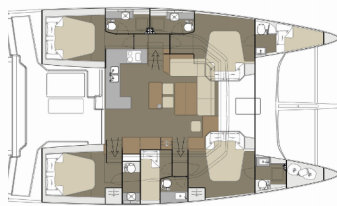

DUFOUR 48 CATAMARAN

Paradise Planet (2020)

Silver Sail Ltd • Kralja Zvonimira 14 • 21000 Split • Croatia

Phone: +385 99 2608 224

E-mail: info@silversail.hr

Web: www.silversail.hr

Yacht Base	Marsala, Italy
Yacht ID	5425
Yacht Brands	Dufour
Yacht Name	Paradise Planet
Production Year	2020
Length	48 Ft
Cabins	5 + 1
Berths	10 + 2 + 2
WC/Shower	5