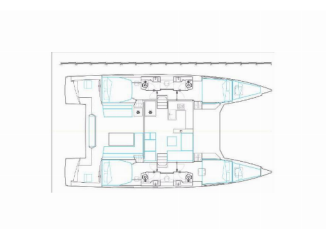

Silver Sail Ltd • Kralja Zvonimira 14 • 21000 Split • Croatia

Phone: +385 99 2608 224

E-mail: info@silversail.hr

Web: www.silversail.hr