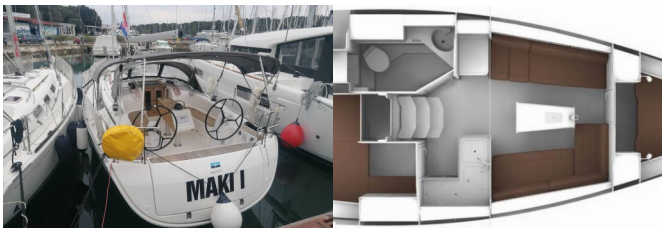

BAVARIA CRUISER 34

Maki I (2020)

Silver Sail Ltd • Kralja Zvonimira 14 • 21000 Split • Croatia

Phone: +385 99 2608 224

E-mail: info@silversail.hr

Web: www.silversail.hr

DECK: Bimini top, Cockpit/stern, outside shower, Dinghy, Electric anchor windlass, Sprayhood

ENTERTAINMENT: CD player

INTERIOR: Electric toilet

NAVIGATION: Autopilot, Bow thruster, Depthsounder, GPS chart plotter, Speedometer (Speed log)

SAFETY: Black Water Tank

YACHT ELECTRICS: Heating, Solar panels

Yacht Base Marina Tehnomont Veruda, Pula, Croatia

Yacht ID 5414

Yacht Brands Bavaria

Yacht Name Maki I

Production Year 2020

Length 33 Ft

Cabins 2

Berths 4 + 2