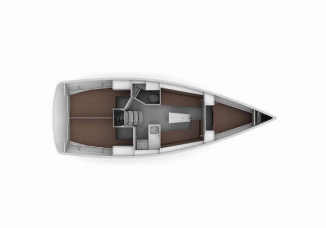

BAVARIA CRUISER 34

Artina (2020)

Silver Sail Ltd • Kralja Zvonimira 14 • 21000 Split • Croatia

Phone: +385 99 2608 224

E-mail: info@silversail.hr

Web: www.silversail.hr

| | |
|------------------------|---------------------------|
| Yacht Base | ACI Marina Split, Croatia |
| Yacht ID | 5398 |
| Yacht Brands | Bavaria |
| Yacht Name | Artina |
| Production Year | 2020 |
| Length | 33 Ft |
| Cabins | 3 |
| Berths | 6 + 1 |
| Persons | 7 |
| WC/Shower | 1 |

COMFORT: Bed linen, Blankets, Pillows, Towels

DECK: Bathing platform, Bilge pump - Mechanic, Bimini top, Black ball, Boat hook, Bosun's chair (Safe seat)(boatswain's chair), Cockpit table, Cockpit/stern, outside shower, Deck brush, Dinghy, Dinghy (byboat) pump, Electric anchor windlass, Fenders, Fuel funnel, Gangway, Jerry cans for diesel, Main anchor, Main Deck Compass, Mooring ropes , Plastic bucket, Spare anchor (Reserve, Auxiliary anchor), Sprayhood, Swimming ladder, Teak cockpit, Water hose, Winch handles

YACHT ELECTRICS: 12V Socket, 220V socket, Battery charger , Bilge pump - Electric, Inverter, Service batteries, Shore power cable, Solar panels, Water heater

PRICE AND AVAILABILITY

Bavaria Cruiser 34 Artina (2020)