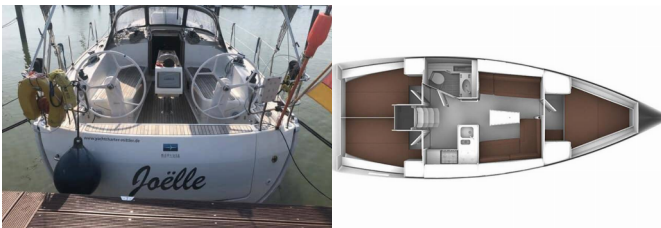

BAVARIA CRUISER 37

Joëlle (2017)

Silver Sail Ltd • Kralja Zvonimira 14 • 21000 Split • Croatia

Phone: +385 99 2608 224

E-mail: info@silversail.hr

Web: www.silversail.hr

Yacht Base	Ijsselmeer/Lelystad Haven, Netherlands
Yacht ID	5375
Yacht Brands	Bavaria
Yacht Name	Joëlle
Production Year	2017
Length	37 Ft
Cabins	3
Berths	6
Persons	6
WC/Shower	1

COMFORT: Cockpit cushions

DECK: Anchor line, Anchor swivel, Bimini top, Black ball, Black conus, Boat hook, Bosun's chair (Safe seat)(boatswain's chair), Cockpit table, Cockpit table with light, Cockpit/stern, outside shower, Electric anchor windlass, Fenders, Hawser, Impeller, V-belt, oilfilter, Main anchor, Mooring ropes , Plastic bucket, Round/globular fender, Spare anchor (Reserve, Auxiliary anchor), Spotlight / Headlights, Sprayhood, Spring line, Teak cockpit, Water hose