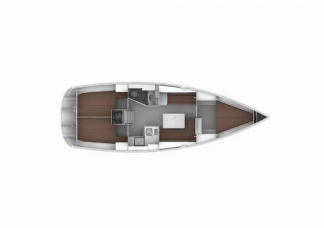

BAVARIA CRUISER 36

Bluesbreaker (2013)

Silver Sail Ltd • Kralja Zvonimira 14 • 21000 Split • Croatia

Phone: +385 99 2608 224

E-mail: info@silversail.hr

Web: www.silversail.hr

Yacht Base	Ijsselmeer/Lelystad Haven, Netherlands
Yacht ID	5372
Yacht Brands	Bavaria
Yacht Name	Bluesbreaker
Production Year	2013
Length	37 Ft
Cabins	3
Berths	6
Persons	6
WC/Shower	1

COMFORT: Cockpit cushions

DECK: Anchor line, Anchor swivel, Bimini top, Black ball, Black conus, Boat hook, Bosun's chair (Safe seat)(boatswain's chair), Cockpit table with light, Cockpit/stern, outside shower, Electric anchor windlass, Fenders, Hawser, Impeller, V-belt, oilfilter, Main anchor, Mooring ropes , Plastic bucket, Round/globular fender, Spare anchor (Reserve, Auxiliary anchor), Spotlight / Headlights, Sprayhood, Spring line, Teak cockpit, Water hose