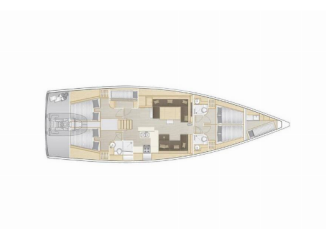

HANSE 588

Mivasa (2020)

Silver Sail Ltd • Kralja Zvonimira 14 • 21000 Split • Croatia

Phone: +385 99 2608 224

E-mail: info@silversail.hr

Web: www.silversail.hr

Yacht Base	Trogir, Yachtclub Seget (Marina Baotic), Croatia
Yacht ID	5349
Yacht Brands	Hanse Yachts
Yacht Name	Mivasa
Production Year	2020
Length	56 Ft
Cabins	5 + 1
Berths	10 + 2 + 1
Persons	12
WC/Shower	3 + 1

ADDITIONAL: Registration for international waters, Skipper's CV / sailing resume required upon booking confirmation

COMFORT: Bed linen, Cockpit cushions, Sundeck cushions

DECK: Bathing platform, Bimini top, Cockpit table, Cockpit/stern, outside shower, Dinghy, Electric anchor windlass, Grill/Barbecue/Plancha, GRP steering wheels, Sprayhood, Teak cockpit, Teak deck