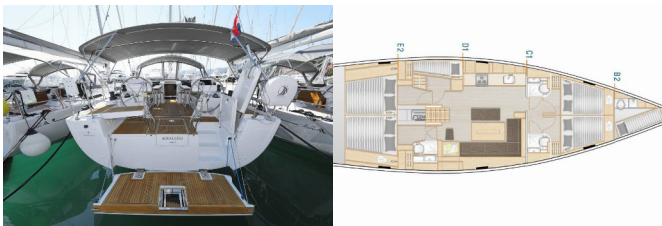

HANSE 508

Khaleesi (2020)

Silver Sail Ltd • Kralja Zvonimira 14 • 21000 Split • Croatia

Phone: +385 99 2608 224

E-mail: info@silversail.hr

Web: www.silversail.hr

Yacht Base	Marina Kastela, Croatia
Yacht ID	5348
Yacht Brands	Hanse Yachts
Yacht Name	Khaleesi
Production Year	2020
Length	51 Ft
Cabins	5 + 1
Berths	10 + 2 + 1
Persons	12
WC/Shower	3 + 1

COMFORT: Bed linen, Cockpit cushions

DECK: Bathing platform, Bimini top, Cockpit table, Cockpit/stern, outside shower, Dinghy, Electric anchor windlass, Sprayhood, Teak cockpit

ENTERTAINMENT: Outdoor speakers, Radio CD player, TV